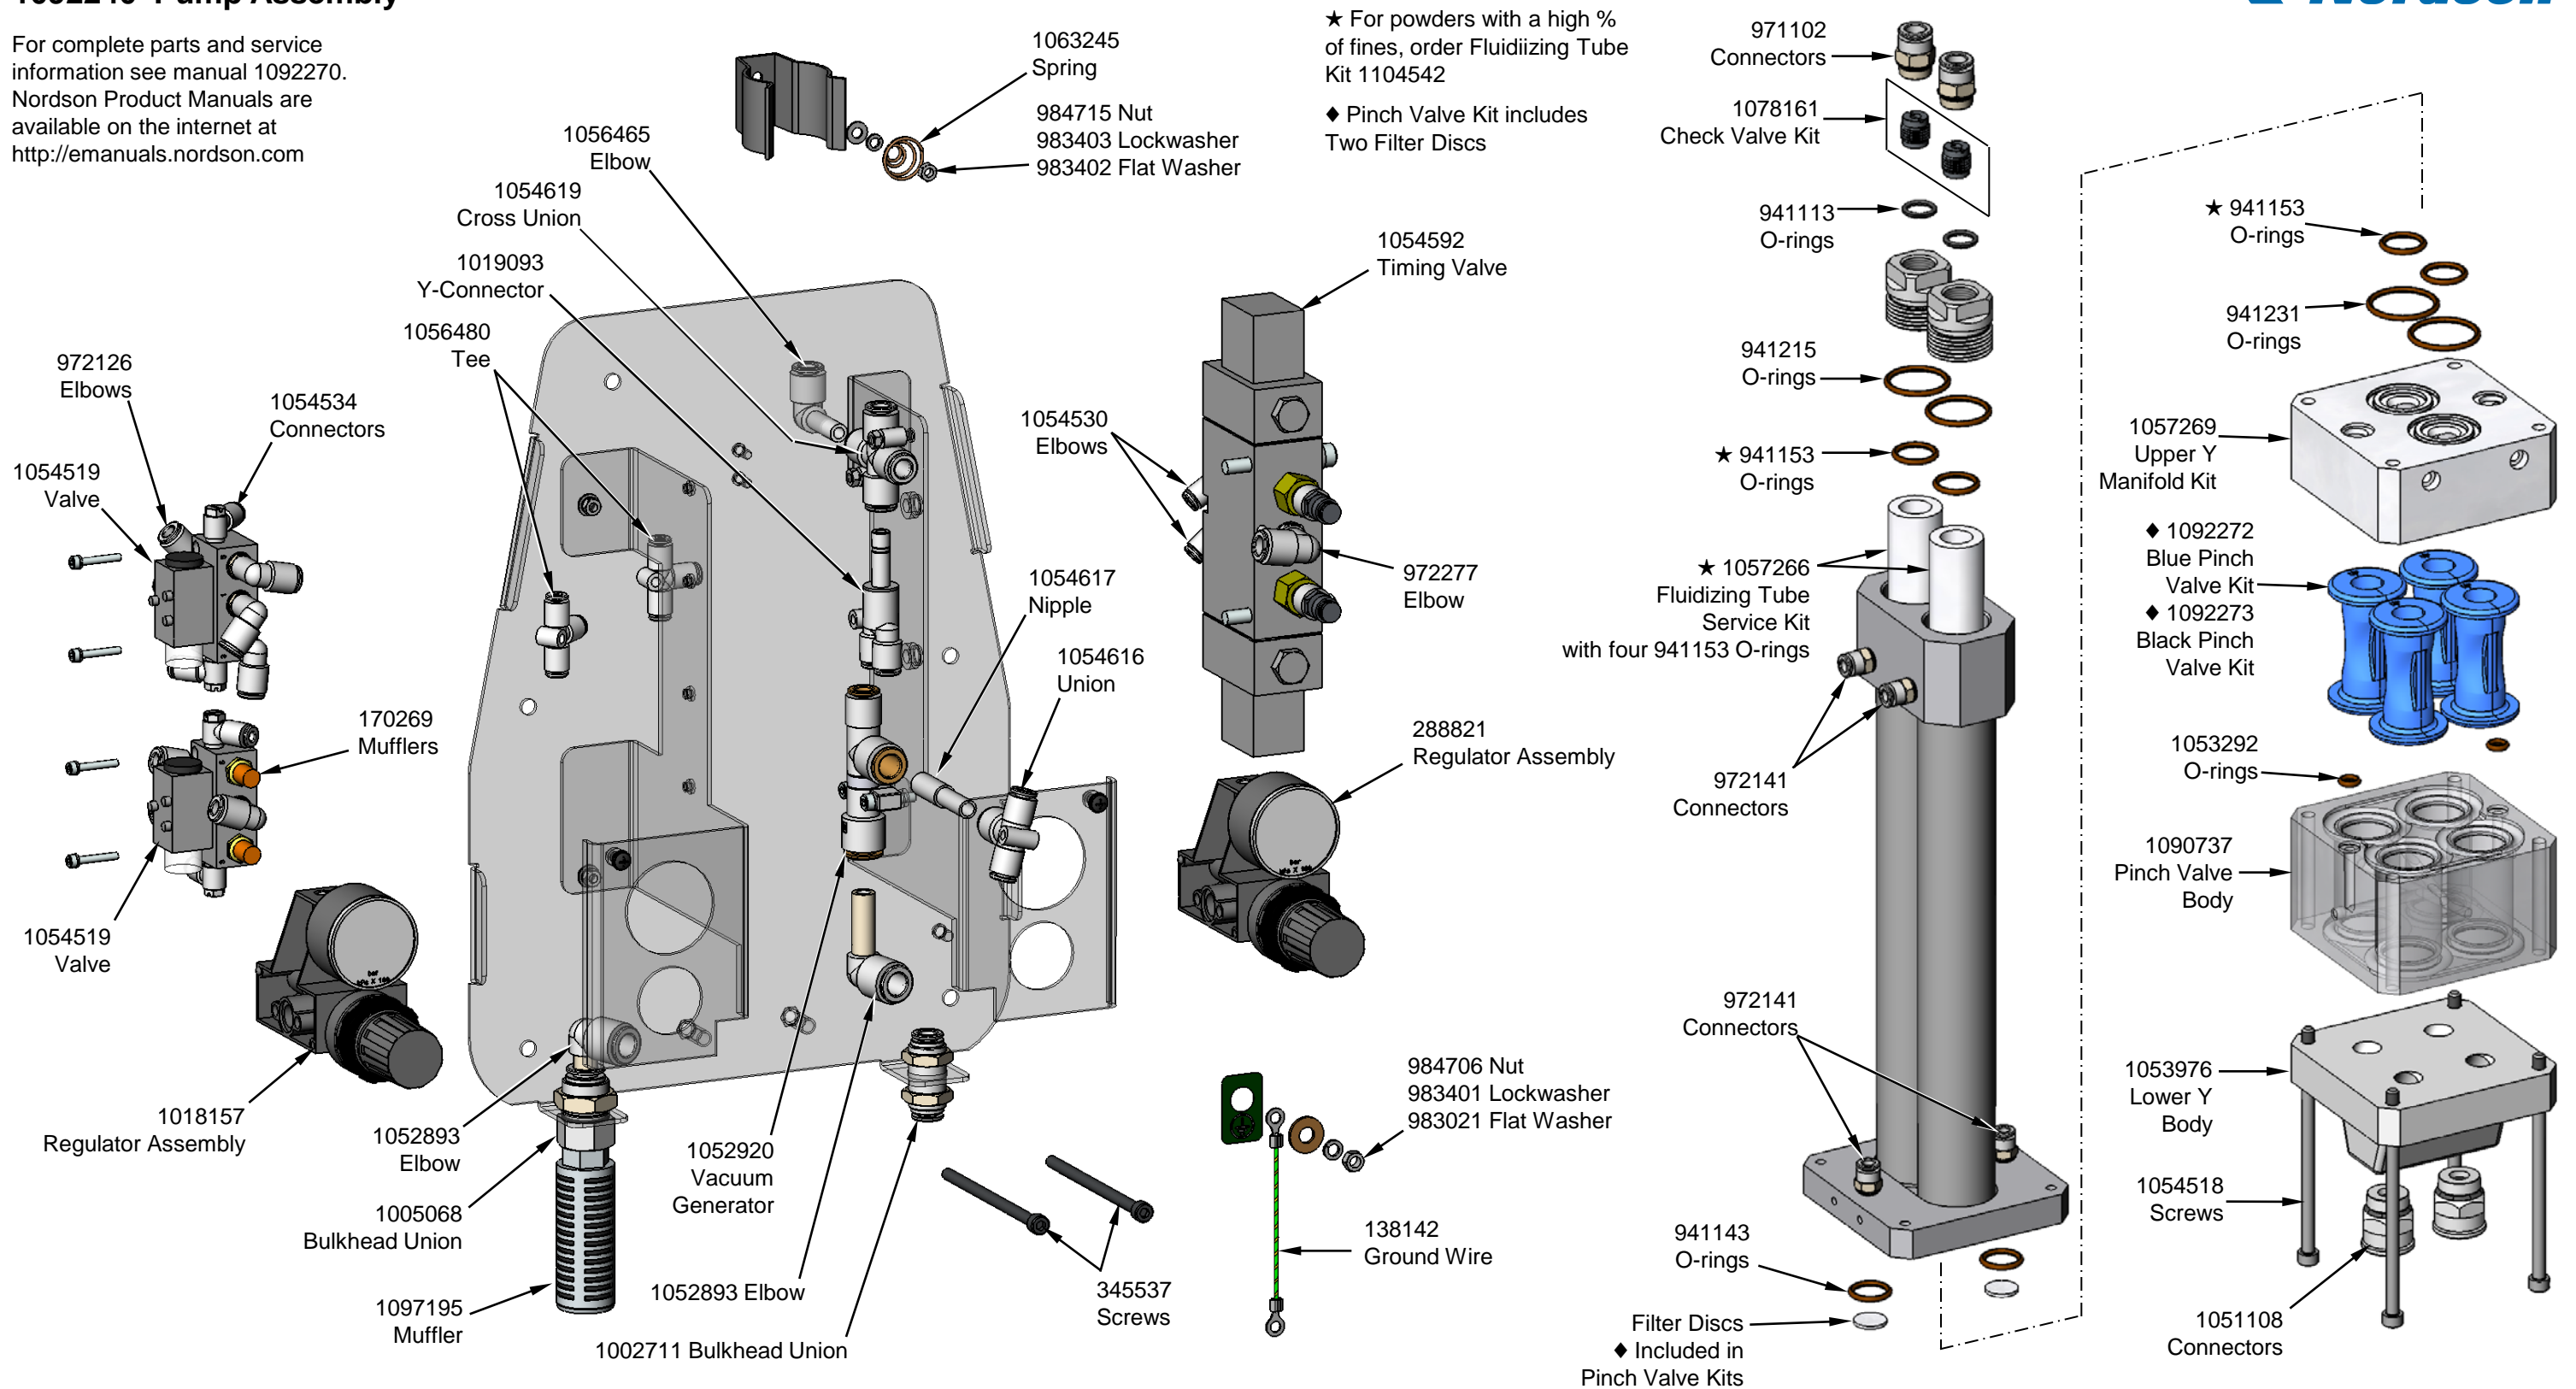

Prodigy® Generation II HDLV® High-Capacity Powder Transfer Pump

1092240 Pump Assembly

For complete parts and service information see manual 1092270. Nordson Product Manuals are available on the internet at <http://emanuals.nordson.com>